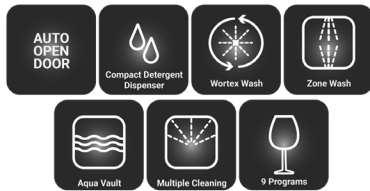

### 9 Different Programs

Fine dish cleaning performance with one of the nine programs: intensive, eco, glass, 90min, rapid, auto, extra drying, power wash, multi-tablet.

### Wortex Wash

Placed at the bottom of the tub our innovation vortex wash creates an intensive area in the dishwasher. Greasy or baked-on pots can now be cleaned more deeply, without being worried about your delicate glasses placed in the upper basket.

### Auto Open Door

At the end of the program, the door of the dishwasher opens automatically and leaves a small gap to vent out the humid air. This allows fresh air to reach the dish-ware and dry the dishes completely.

### Innowash Plus

The breakthrough innovative spray arm uses two separate rotating axes to maximize water spray to all corners of the dishwasher and saves up to 15% time. Exceptional cleaning results in a faster and quieter way.